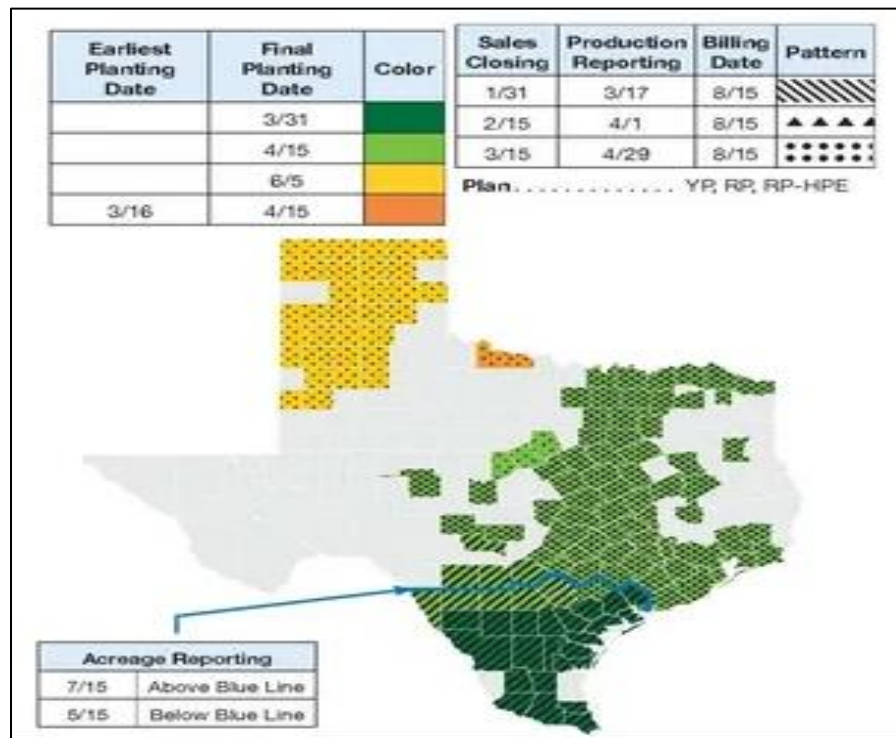

FINAL PLANT DATES – TEXAS

WHEAT

CORN

FINAL PLANT DATES – TEXAS

COTTON

GRAIN SORGHUM

FINAL PLANT DATES – TEXAS

SOYBEANS