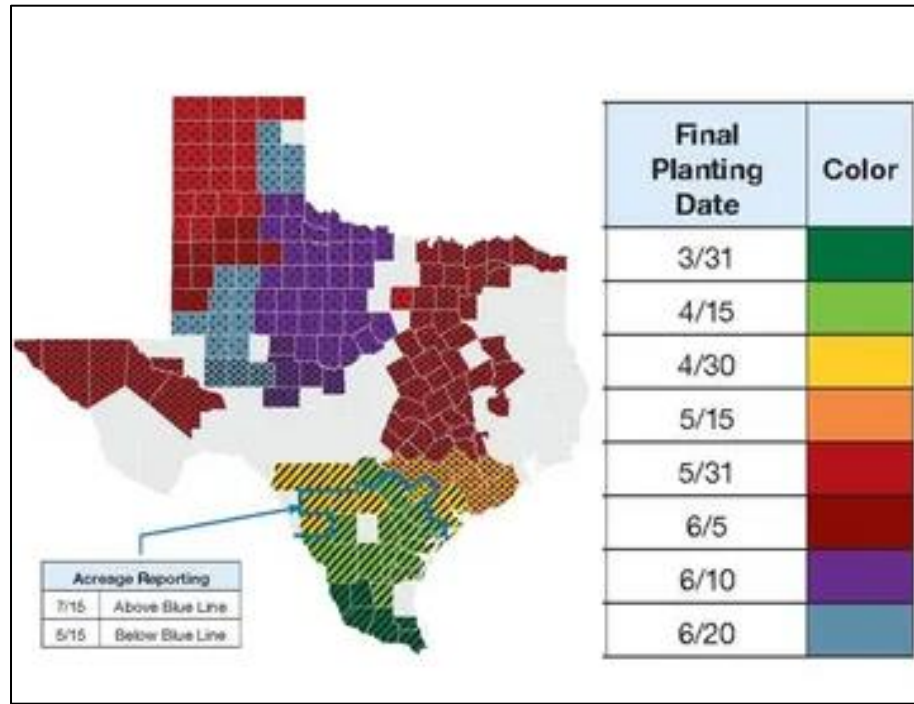

FINAL PLANT DATES – TEXAS

WHEAT

CORN

FINAL PLANT DATES – TEXAS

COTTON

GRAIN SORGHUM

FINAL PLANT DATES – TEXAS

SOYBEANS