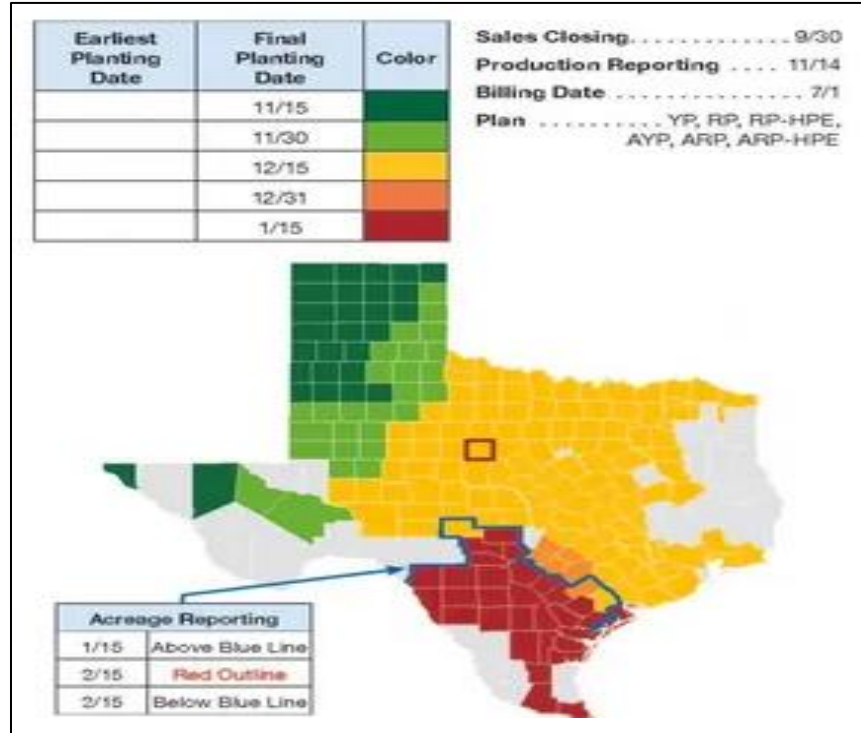

FINAL PLANT DATES – TEXAS

WHEAT

CORN

FINAL PLANT DATES – TEXAS

COTTON

GRAIN SORGHUM

FINAL PLANT DATES – TEXAS

SOYBEANS