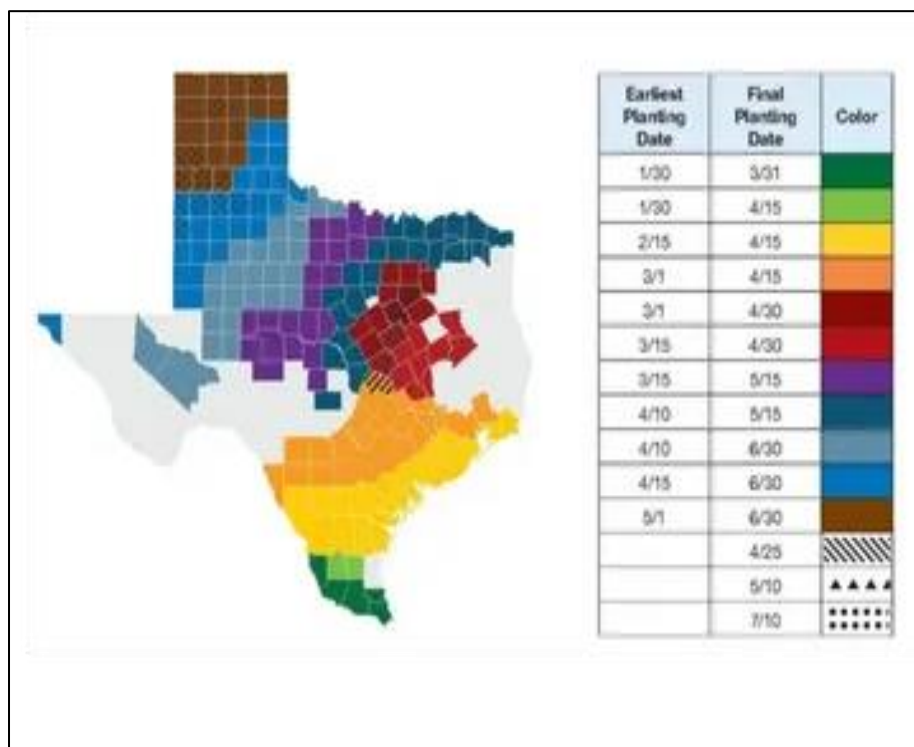

FINAL PLANT DATES – TEXAS

WHEAT

CORN

FINAL PLANT DATES – TEXAS

COTTON

GRAIN SORGHUM

FINAL PLANT DATES – TEXAS

SOYBEANS